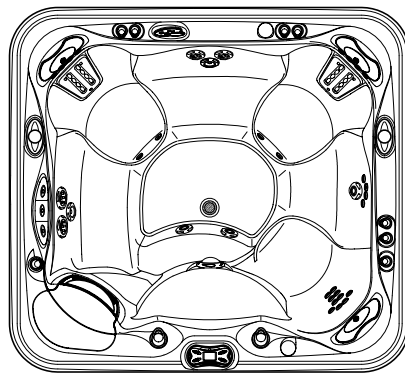

2010 GRANDEE
Model GG

GRAPHITE, PEARL, SAND, STERLING MARBLE

8'4" x 7'7"
38" High

DOOR SIDE

SCALE: 1/4" = 1'-0"