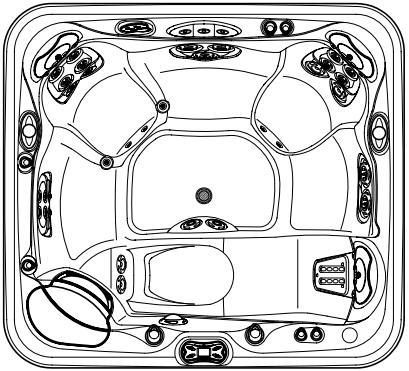

2010 VISTA
Model SS
GRAPHITE, PEARL, SAND, STERLING MARBLE
8'4" x 7'7"
38" High

DOOR SIDE
SCALE: 1/4" = 1'-0"