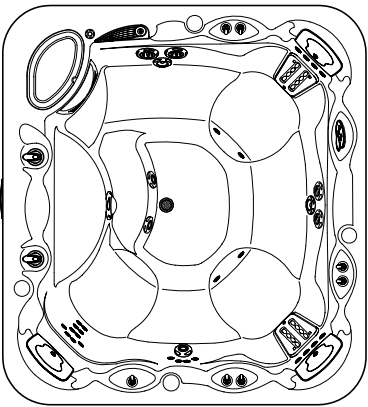

2006 GRANDEE
Model GG
AZURITE, CHAMP, OPAL, PEARL,
SAND, STERLING MARBLE
8'4" x 7'7"
38" High

DOOR SIDE
SCALE: 1/4" = 1'-0"