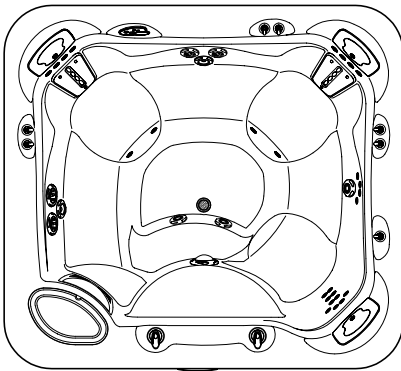

2005 GRANDEE
Model G
ENDUROL®
8'4" x 7'7"
38" High

DOOR SIDE
SCALE: 1/4" = 1'-0"