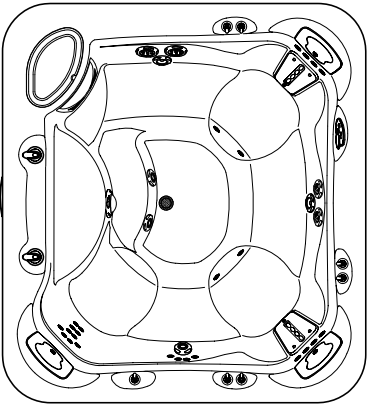

2006 GRANDEE
Model G
8'4" x 7'7"
38" High

DOOR SIDE
SCALE: 1/4" = 1'-0"