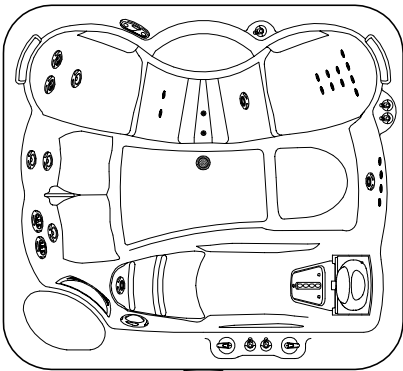

2003  
LANDMARK  
Model S  
8'4" x 7'7"  
38" High

DOOR SIDE  
SCALE: 1/4" = 1'-0"