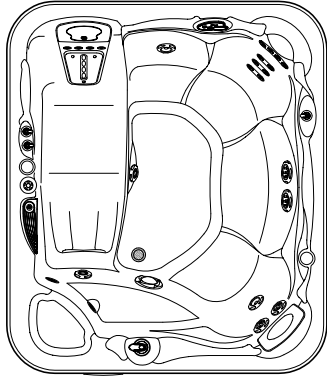

2005 SOVEREIGN
Model II
PEARL, SPA BLUE, SAND
6'8" x 7'9"
33" High

DOOR SIDE
SCALE: 1/4" = 1'-0"