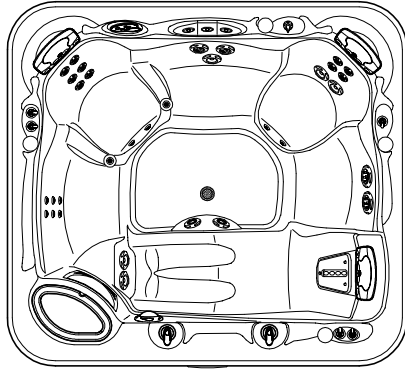

2004 VISTA  
Model SS

COPPER, PEARL, SPA BLUE, JADE

8'4" x 7'7"  
38" High

DOOR SIDE

SCALE: 1/4" = 1'-0"