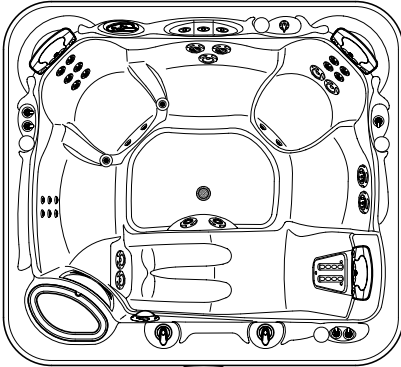

2007 VISTA
Model SS
CHAMPAGNE OPAL, PEARL, AZURITE, SAND
8'4" x 7'7"
38" High

DOOR SIDE
SCALE: 1/4" = 1'-0"