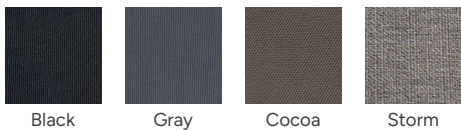

ENVOY®

SHELL COLORS

CABINET COLORS

COVER COLORS

Shown with
Alpine White Shell
& Charcoal Cabinet

CABINET & SHELL COLOR OPTIONS*

Cabinet Colors	Blackwood	Charcoal	Java	Linen	Brushed Nickel
Shell Colors	Alpine White Ice Gray Platinum	Alpine White Ice Gray Pebble Platinum Tuscan Sun	Alpine White Ivory Ice Gray Pebble Tuscan Sun	Alpine White Ivory Pebble Tuscan Sun	Alpine White Ice Gray Platinum