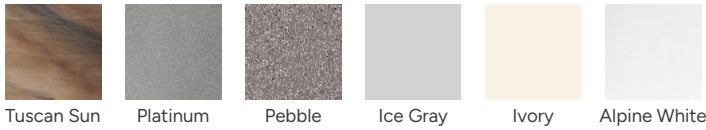

ENVOY®

SHELL COLORS

CABINET COLORS

COVER COLORS

Shown with
Alpine White Shell
& Charcoal Cabinet

CABINET & SHELL COLOR OPTIONS*

Cabinet Colors	Blackwood	Charcoal	Java	Linen	Brushed Nickel
Shell Colors	Alpine White Ice Gray Platinum	Alpine White Ice Gray Pebble Platinum Tuscan Sun	Alpine White Ivory Ice Gray Pebble Tuscan Sun	Alpine White Ivory Pebble Tuscan Sun	Alpine White Ice Gray Platinum