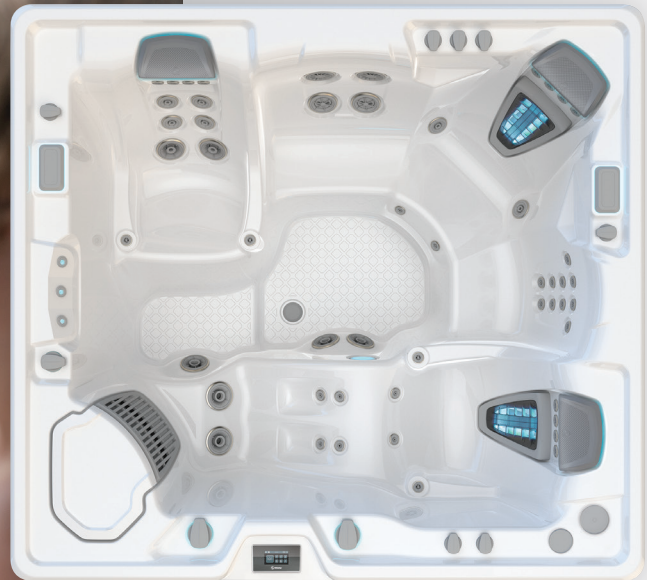

ENVOY®

With five unique seats, including a lounge and corner seat each featuring the exclusive Moto-Massage® DX jets, and a jetted captain's chair, the Envoy delivers maximum hydrotherapy.

SPECIFICATIONS

Seats	5
Jets	55
Style	Lounge
Voltage	230 V
Size	8'4" x 7'7" x 38" 254 cm x 231 cm x 97 cm

WATER CARE

FreshWater® IQ

- ✓ Salt System Included
- + Smart Monitoring System Ready
- + Dosing System Ready

New Hot Spring® Spas App
powered by the Connected Spa Kit

ENVOY®

SHELL COLORS

CABINET COLORS

COVER COLORS

Shown with
Alpine White Shell
& Charcoal Cabinet

CABINET & SHELL COLOR OPTIONS*

Cabinet Colors	Blackwood	Charcoal	Java	Linen	Brushed Nickel
Shell Colors	Alpine White Ice Gray Platinum	Alpine White Ice Gray Pebble Platinum Tuscan Sun	Alpine White Ivory Ice Gray Pebble Tuscan Sun	Alpine White Ivory Pebble Tuscan Sun	Alpine White Ice Gray Platinum

SIZE

Dimensions 8'4" x 7'7" x 38" / 254 cm x 231 cm x 97 cm

CAPACITY

Seating Capacity 5 Seats
Water Capacity 455 g / 1,725 L
Weight 785 lb. / 355 kg dry; 5455 lb. / 2,480 kg filled**

ADDITIONAL FEATURES

- Smart Spa Technology***** Hot Spring Spas App Powered by the Connected Spa Kit
- Water Feature** BellaFontana® with 3 Illuminated Arcs of Water
- Cover Lifters***** CoverCradle®, CoverCradle II, Lift 'n Glide®, or UpRite®
- Steps***** Highlife Collection Steps (Blackwood, Charcoal, Java, Linen)
- Entertainment***** Wireless Audio System
- Control System** IQ 2020® with Color LCD Touchscreen
230 V / 50 amp, 60 Hz
(Includes GFCI Protected Sub-Panel)
- Lighting System** Luminescence® Multi-Color Four-Zone