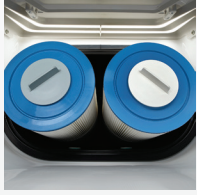

LIMELIGHT® COLLECTION

FreshWater® IQ
System Ready

Dual Action Filtration
SilentFlo Circulation

FiberCor®
High-Density Insulation

Color LCD Display

PRISM™

Shown with Ice Gray Shell
and Coastal Gray Cabinet

People	Seating	Jets	Voltage
7 Seats	Lounge	73 Jets	230 V