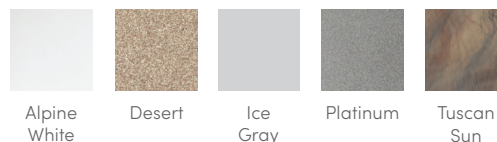

Size
9'2" x 7'7" x 38" | 279 cm x 231 cm x 97 cm

Water Care
FreshWater®IQ System Ready

LIMELIGHT® COLLECTION

PRISM™

SHELL COLORS*

CABINET COLORS*

COVER COLORS

LEGENDARY MESSAGE